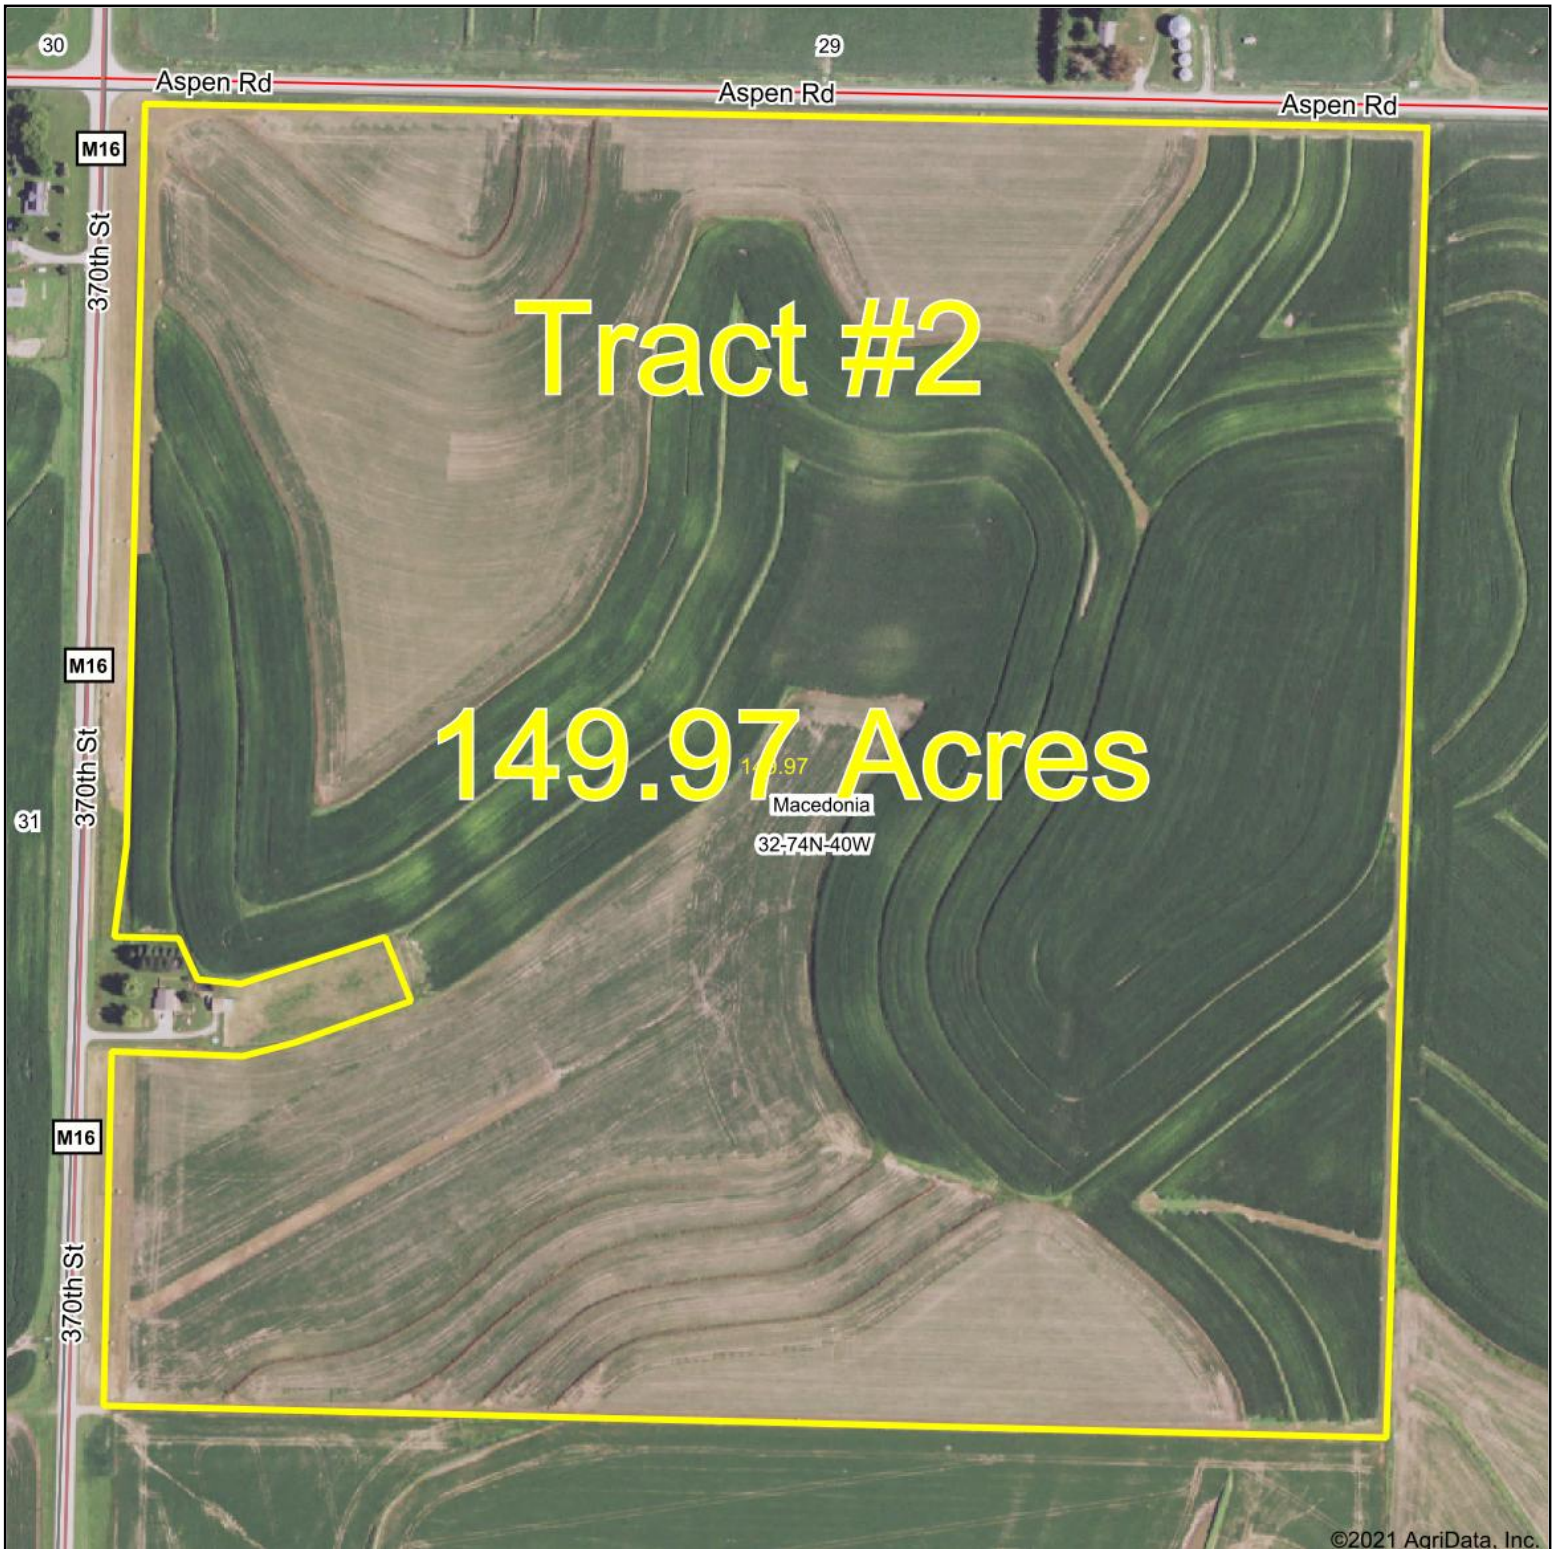

Aerial Map

Map Center: 41° 10' 15.54, -95° 28' 31.12

32-74N-40W
Pottawattamie County
Iowa

11/10/2021

© AgriData, Inc. 2021 www.AgriDataInc.com