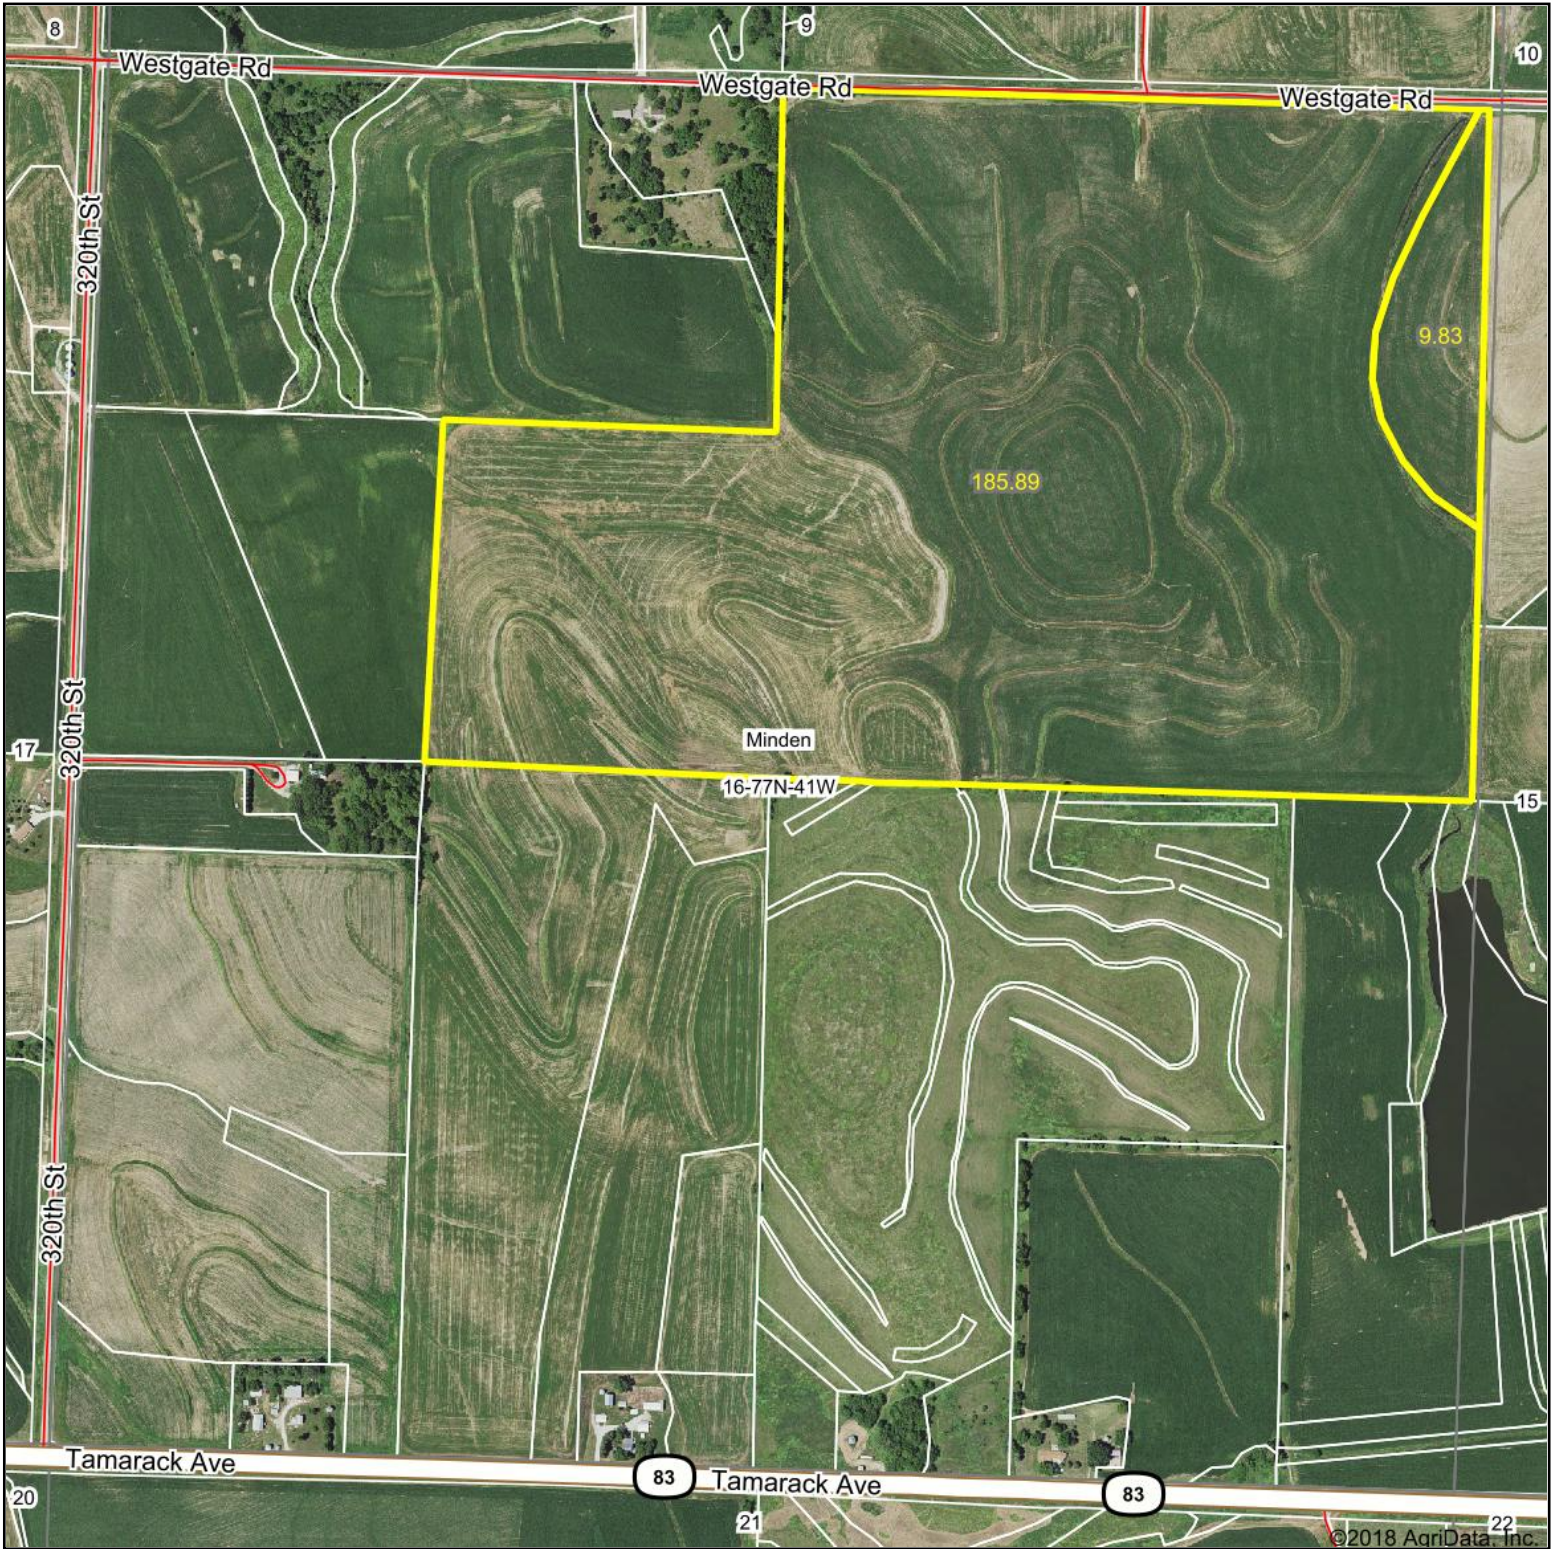

# Aerial Map

map center: 41° 28' 12.1, -95° 33' 54.86

Maps Provided By:

© Agridata, Inc. 2018 www.AgridataInc.com

**16-77N-41W**  
**W Pottawattamie County**  
**Iowa**

9/6/2018