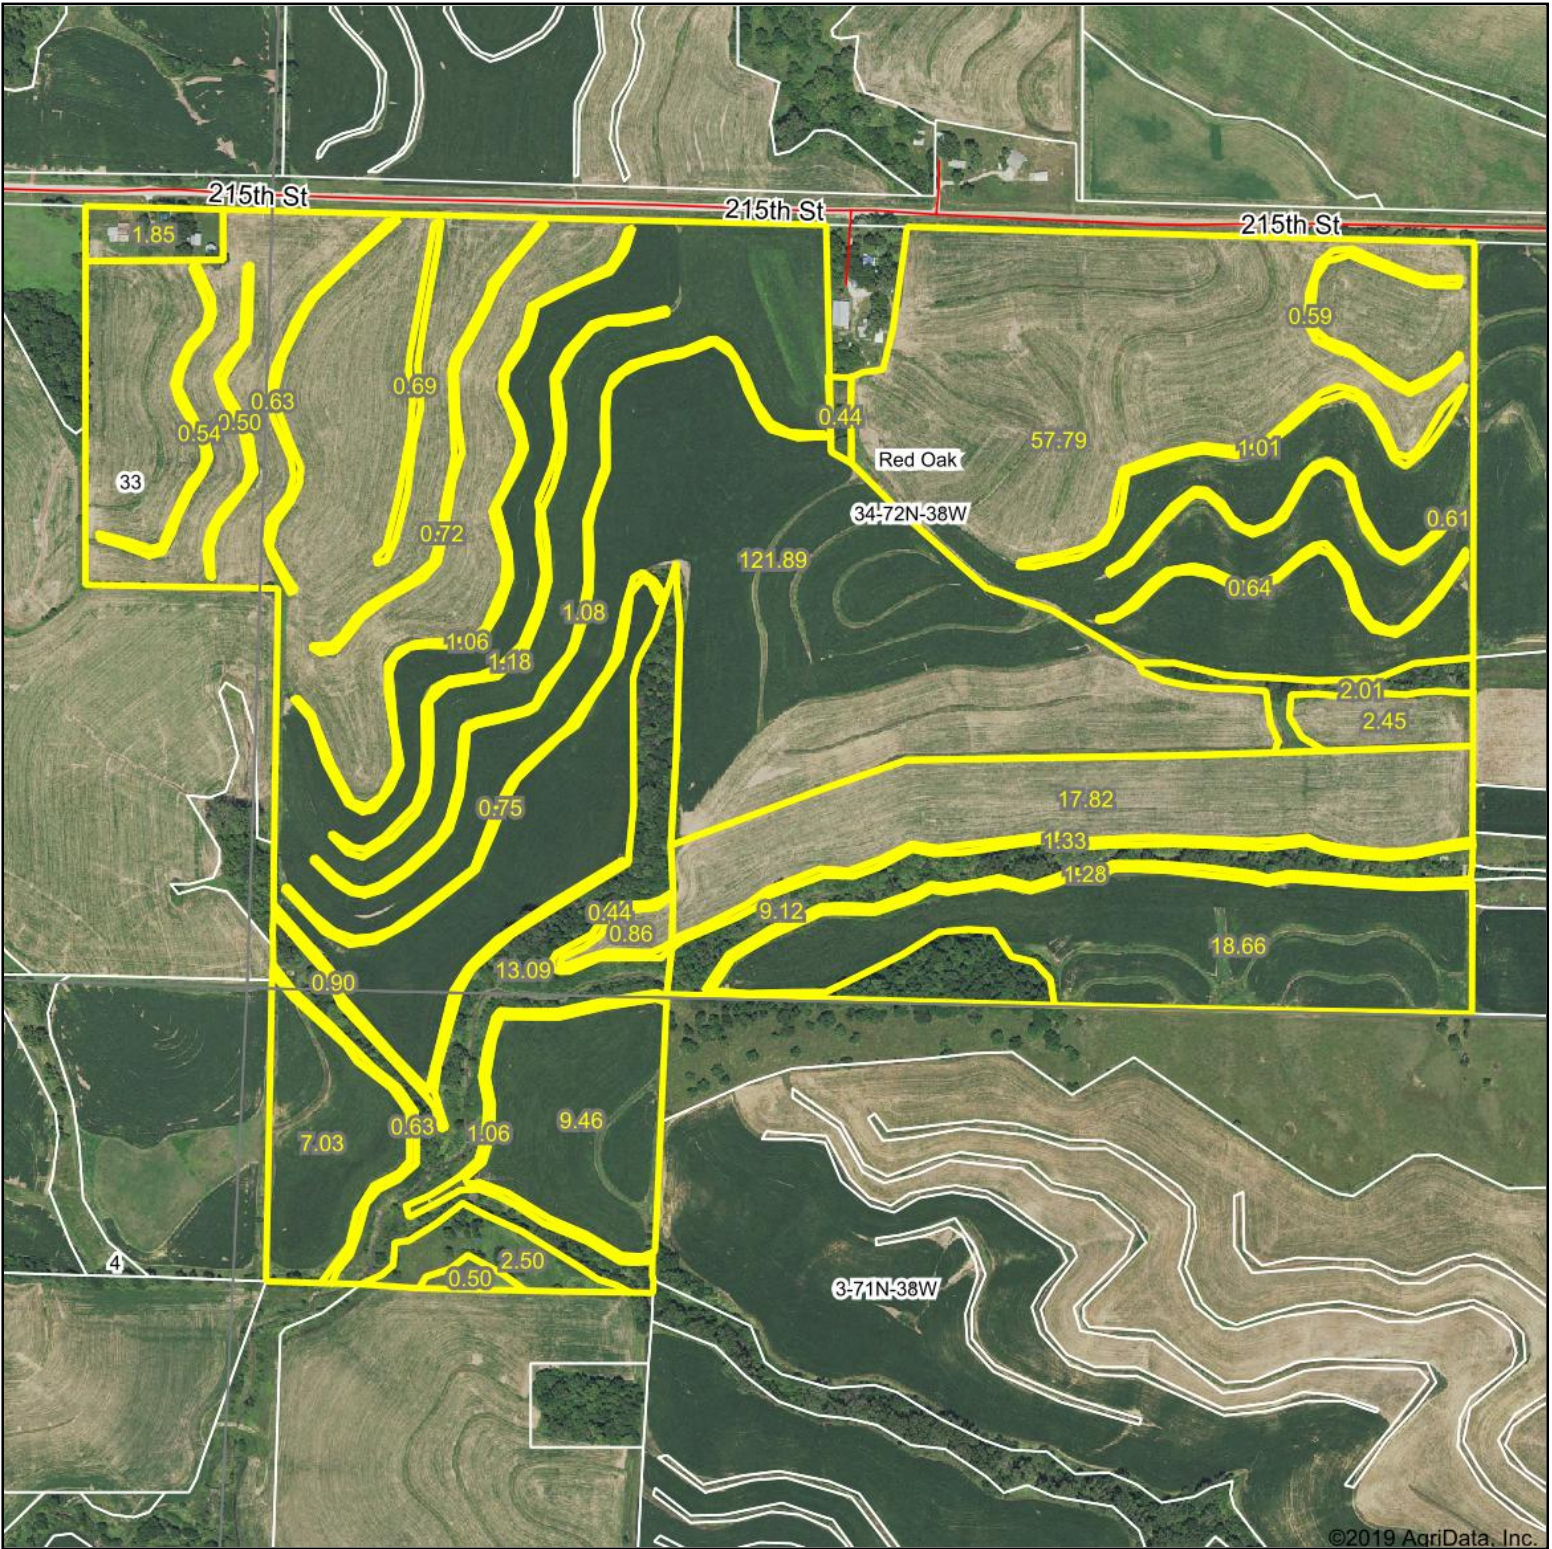

# Aerial Map

Map Center: 40° 59' 21.59, -95° 12' 27.69

**34-72N-38W**  
**Montgomery County**  
**Iowa**

9/7/2019