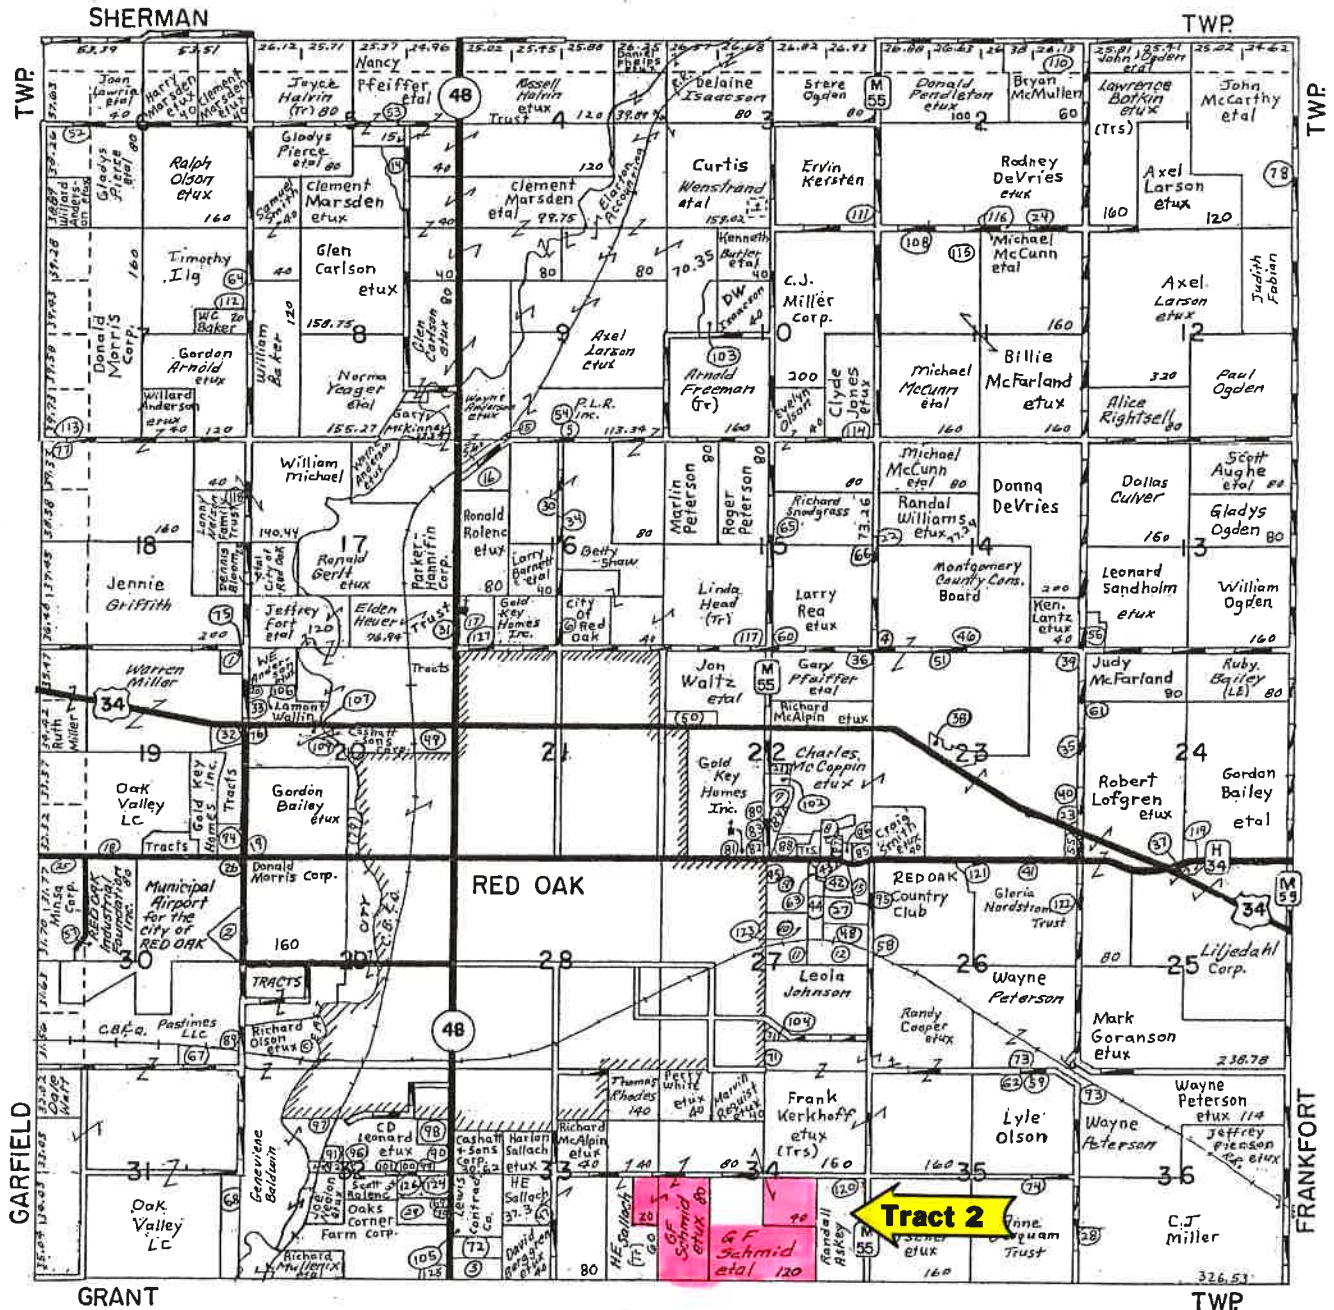

# RED OAK

TOWNSHIP 72 NORTH - RANGE 38 WEST OF 5TH PM.

RED OAK