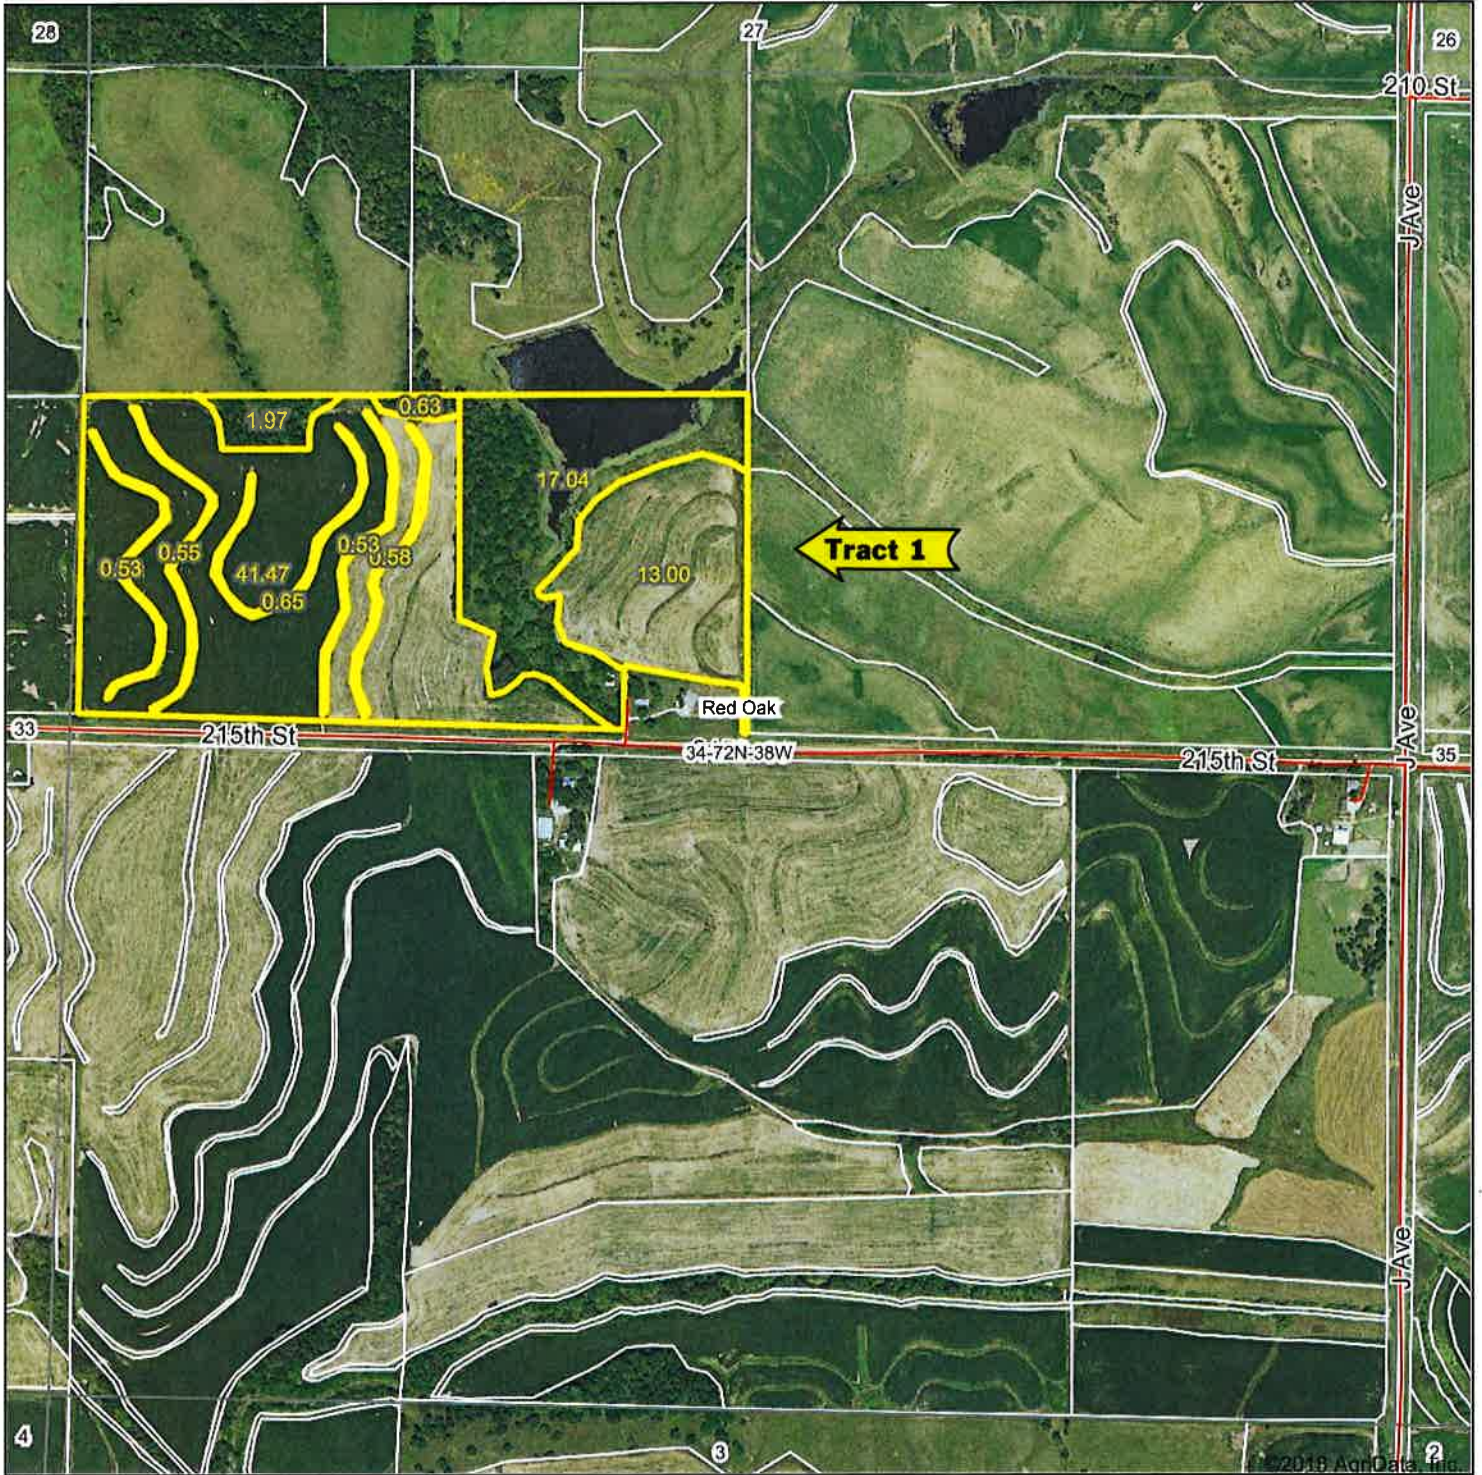

Aerial Map

map center: 40° 59' 40.56, -95° 12' 15.37

Midwest
Ag Services, Inc.

Maps Provided By:

© Agidata, Inc. 2018 www.AgrIDataInc.com

34-72N-38W
Montgomery County
Iowa

12/19/2018