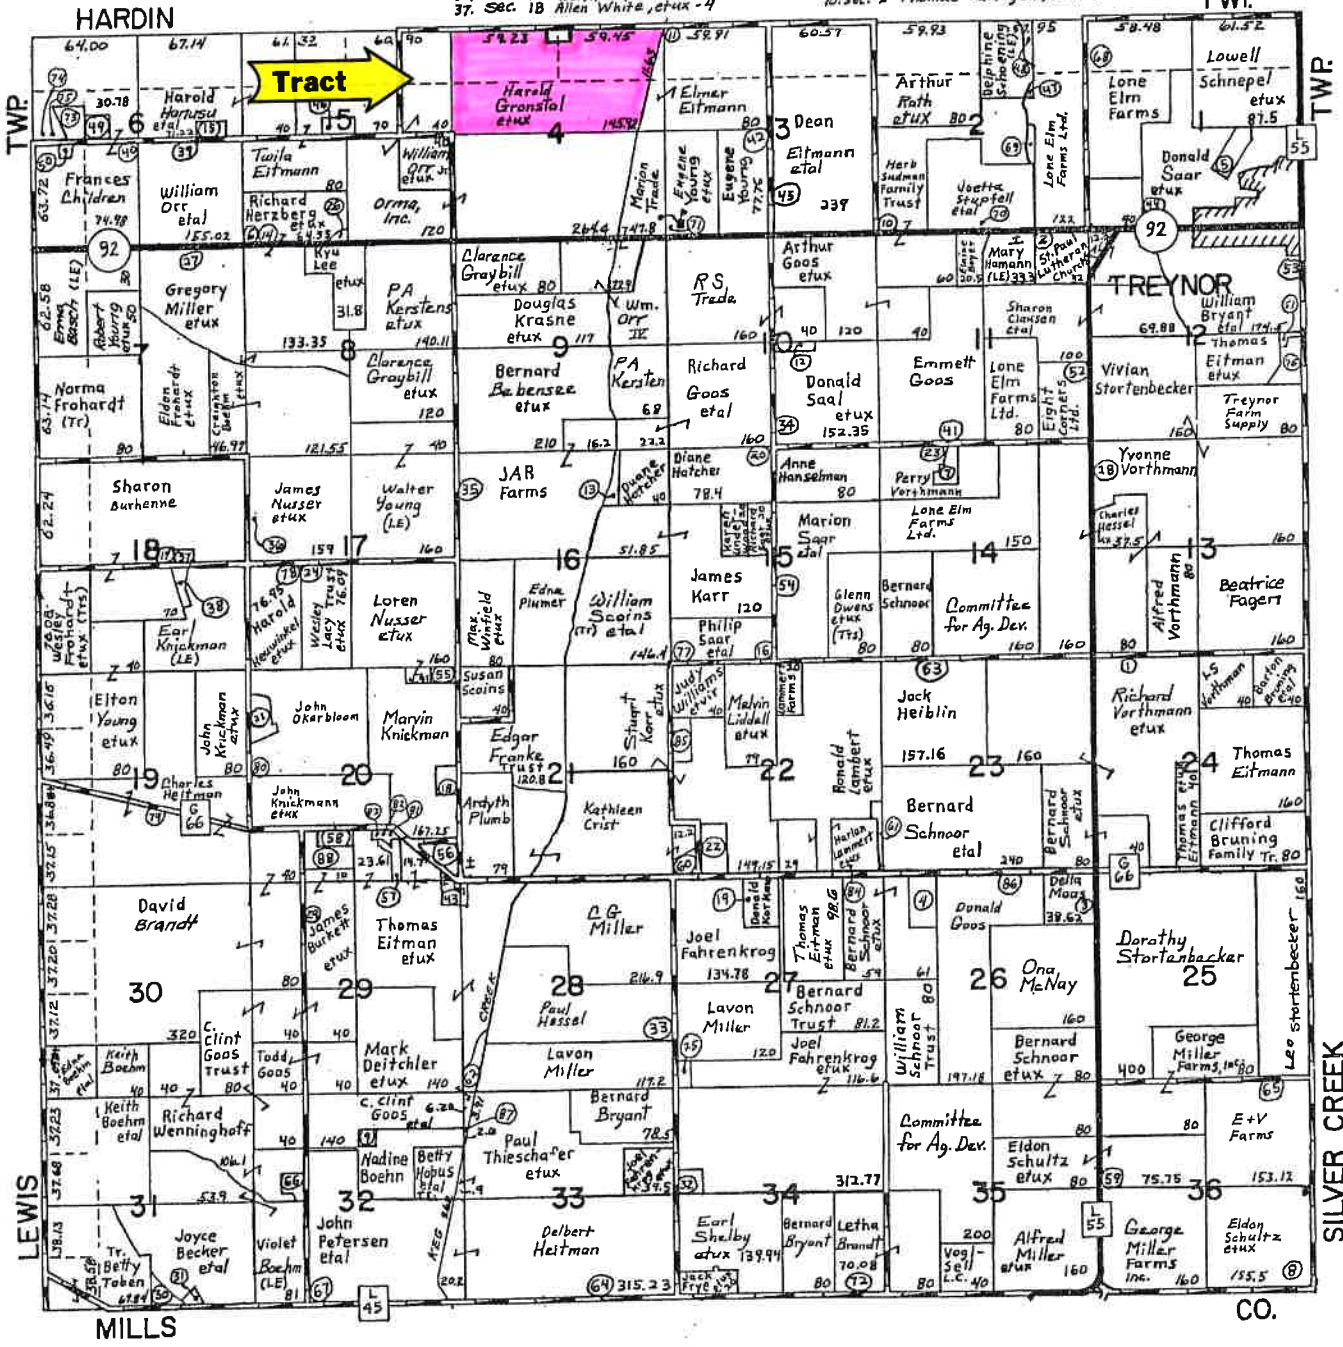

38. Sec. 18 Robert Schwartz-4.9
39. Sec. 6 Fred Krohn, etux-4.9
40. Sec. 5 Estle Tompke, etal-5.02
41. Sec. 11 Eric Goos-1
42. Sec. 3 Eugene Young, etux-2.2
43. Sec. 27 John Beckman, etux-10
44. Sec. 1 John Hiffernan Jr. etux-4.4
45. Sec. 1 Steven Fancher, etux-7
46. Sec. 5 John Bure, etux-10
47. Sec. 2 Donald Hecker, etal-1.2
48. Sec. 2 Donald Hecker, etal-2
49. Sec. 6 Daniel Clark, etux-9.15
50. Sec. 6 Kenneth Rosenat, etux-3
51. Sec. 12 Russell Maguire, etux-2.27
52. Sec. 11 James Clough, etux-4.93
53. Sec. 12 William Bryant, etux-0.67
54. Sec. 15 Ronald Huddle, etux-6.22
55. Sec. 20 Mark Nussler, etux-5.08
56. Sec. 20 Richard Foster, etux-17.42
57. Sec. 20 Brian Andersen, etux-11.14
58. Sec. 20 Gary DeBolt, etux-10
59. Sec. 36 Warren Robertson, etux-4.25
60. Sec. 22 Donald Thiel, etux-7.18
61. Sec. 22 Richard Wilhite, etux-2.7
62. Sec. 29 Mark Deitchler, etux-6.32
63. Sec. 23 Steven Owens, etux-2.84
64. Sec. 33 Gary Deitchler, etux-3.39
65. Sec. 36 Philip Dasher, etux-6.88
66. Sec. 32 David Huskey, etux-10
67. Sec. 32 Mark Leber, etux-1.53
68. Sec. 1 Kent Floerchinget, etux-1.22
69. Sec. 2 Palmer Vorthmann-3.6
70. Sec. 2 Thomas Hartigan, etal-2.23
71. Sec. 3 Gerald Young-17.2
72. Sec. 34 Gungar Setan-4.42
73. Sec. 6 James Moore, etux-1.85
74. Sec. 6 Joseph Sabatka, etux-4
75. Sec. 6 Dan. Owens, etux-2.7
76. Sec. 12 Raymond Maguire, etux-16.16
77. Sec. 15 Philip Saar, etux-1.77
78. Sec. 17 Gary Heuwinke, etux
79. Sec. 19 Peter Herby, etux-4.2
80. Sec. 20 SW Michael, etux-3
81. Sec. 20 Charles Kelley, etux-2.4
82. Sec. 10 Terrance Yochem, etux
83. Sec. 20 Simon Nelson, etux-2.81
84. Sec. 12 James Crist-4.15
85. Sec. 22 James Kart-10.85
86. Sec. 16 Barbara Goos-2.82
87. Sec. 33 Betty Hobus Tr.-2.38
88. Sec. 20 Thom. Eitman, etal

MILLS

CO.